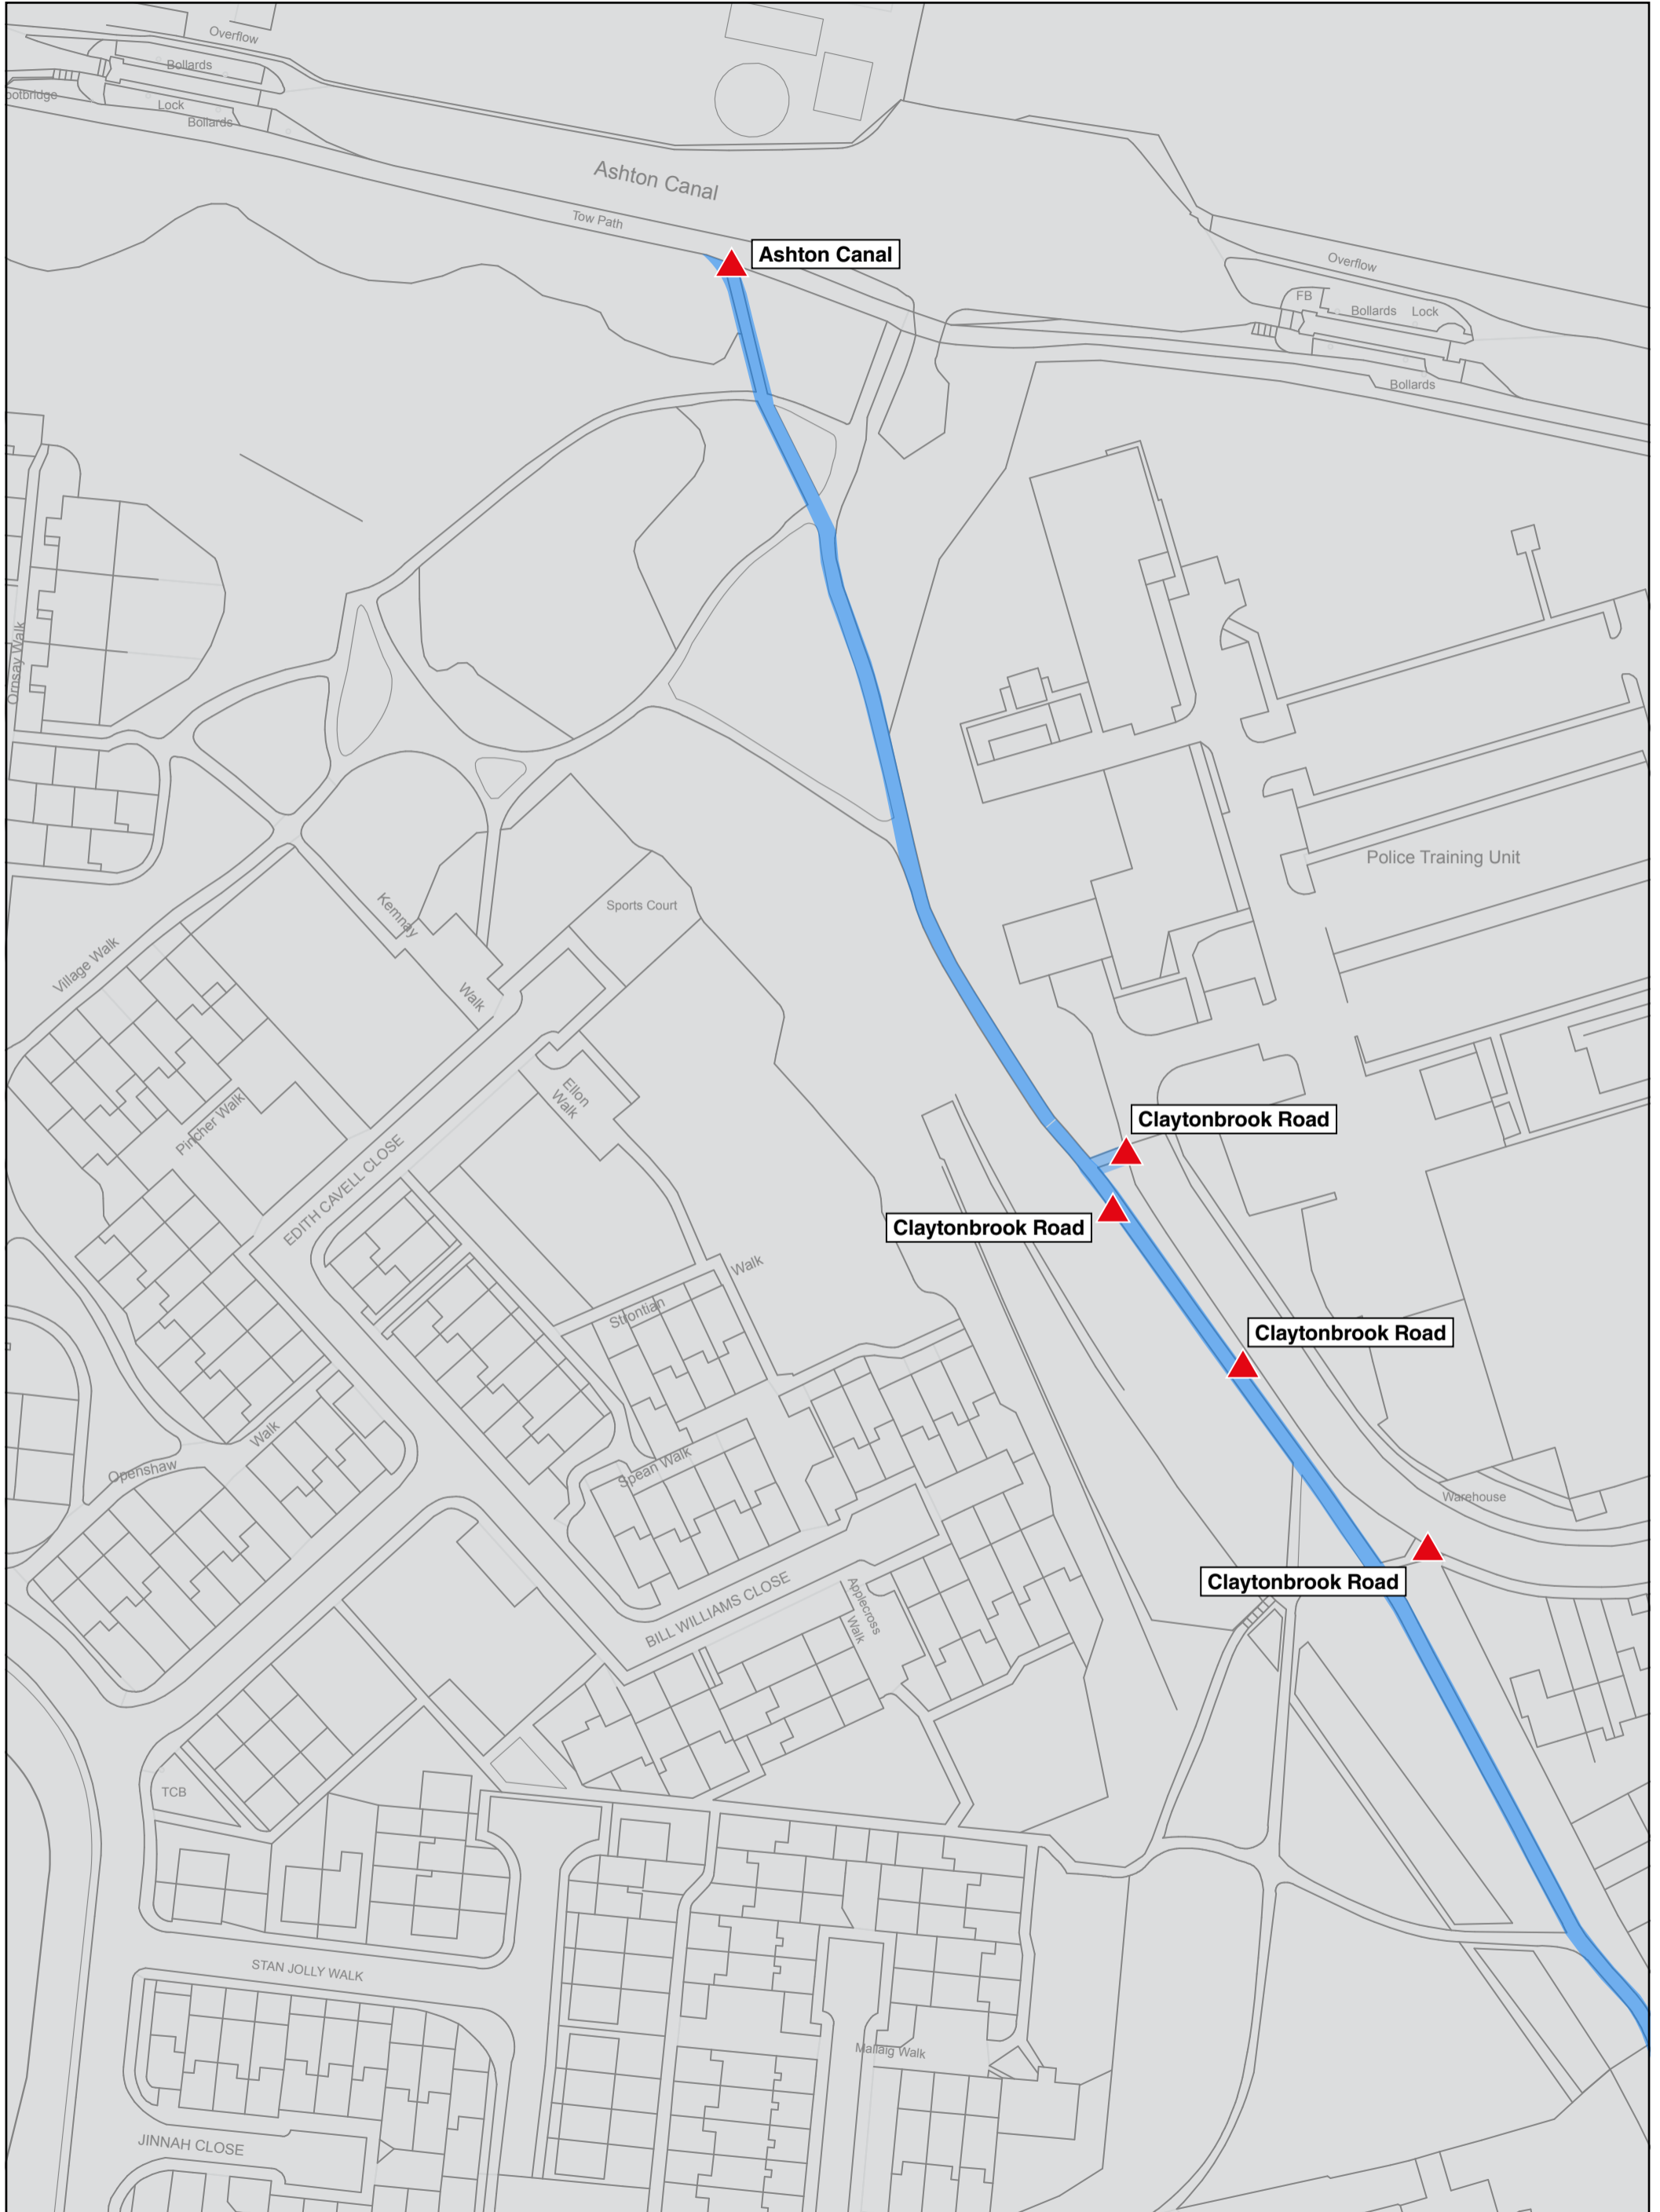

Reading Close to Ashton Canal

KEY: ▲ Entranceway Improvement ■ Pathway improvements

Pathway improvements taking place on the Yellow Brick Road, between Reading Close, to the entranceway at Ashton Canal