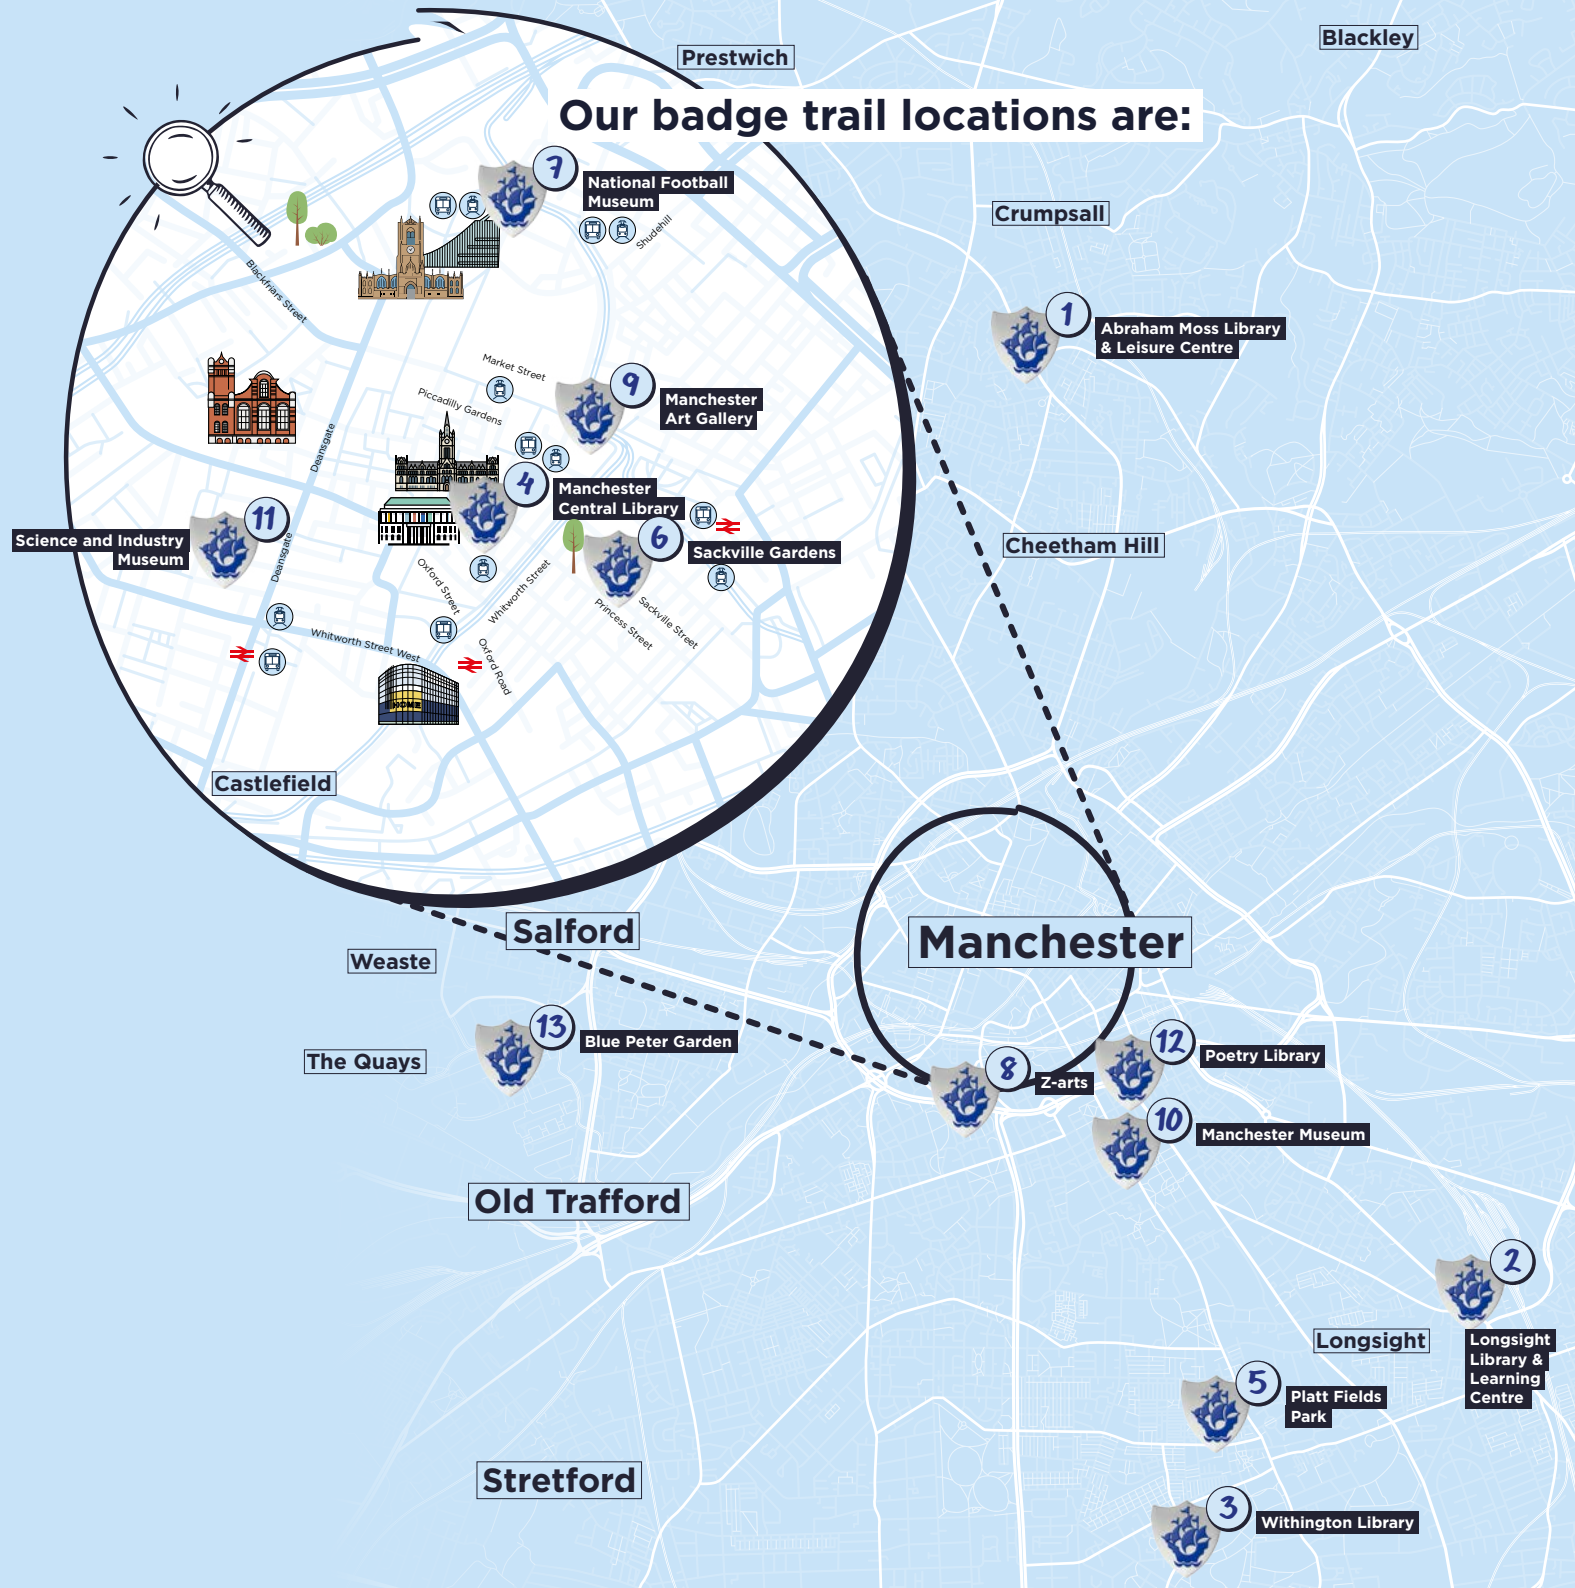

Get reading Blue Peter Book Club books!

Why not visit a library this summer and start reading some of your favourite Blue Peter Book Club books? Manchester libraries are free to join and there are no fees if you forget to return your books. Don't worry if you finish them, there are PLENTY more great books and stories for you to discover.

Join the Blue Peter Book Club -
www.bbc.co.uk/cbbc/joinin/blue-peter-book-club

It's super easy to join the Blue Peter Book Club - there's no secret handshake or special code. Choose a book from the list (or you could even read a choice of your own) and start reading.

You're officially a member of the Blue Peter Book Club!

Visit the Blue Peter website above - you can share your thoughts with other fans, talk about your favourite books or even send in pictures and selfies! You can also apply for a special Blue Peter Book Badge.